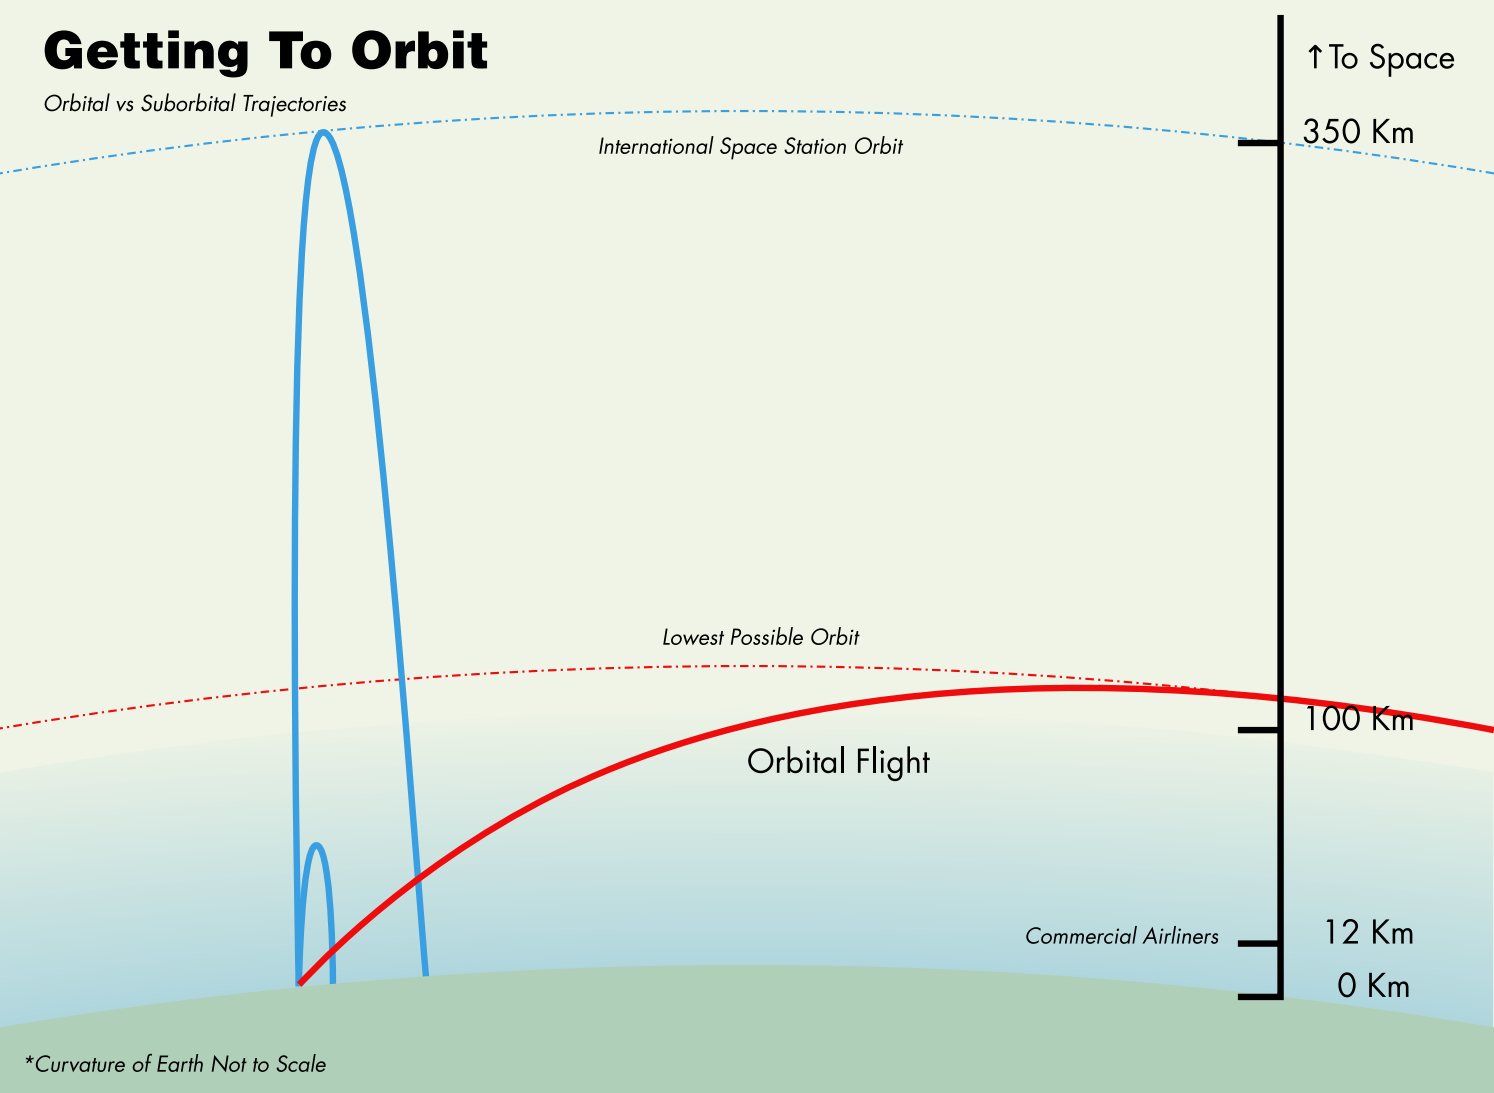

Getting To Orbit

Orbital vs Suborbital Trajectories

↑ To Space

350 Km

International Space Station Orbit

Lowest Possible Orbit

100 Km

Orbital Flight

Commercial Airlines

12 Km

0 Km

**Curvature of Earth Not to Scale*