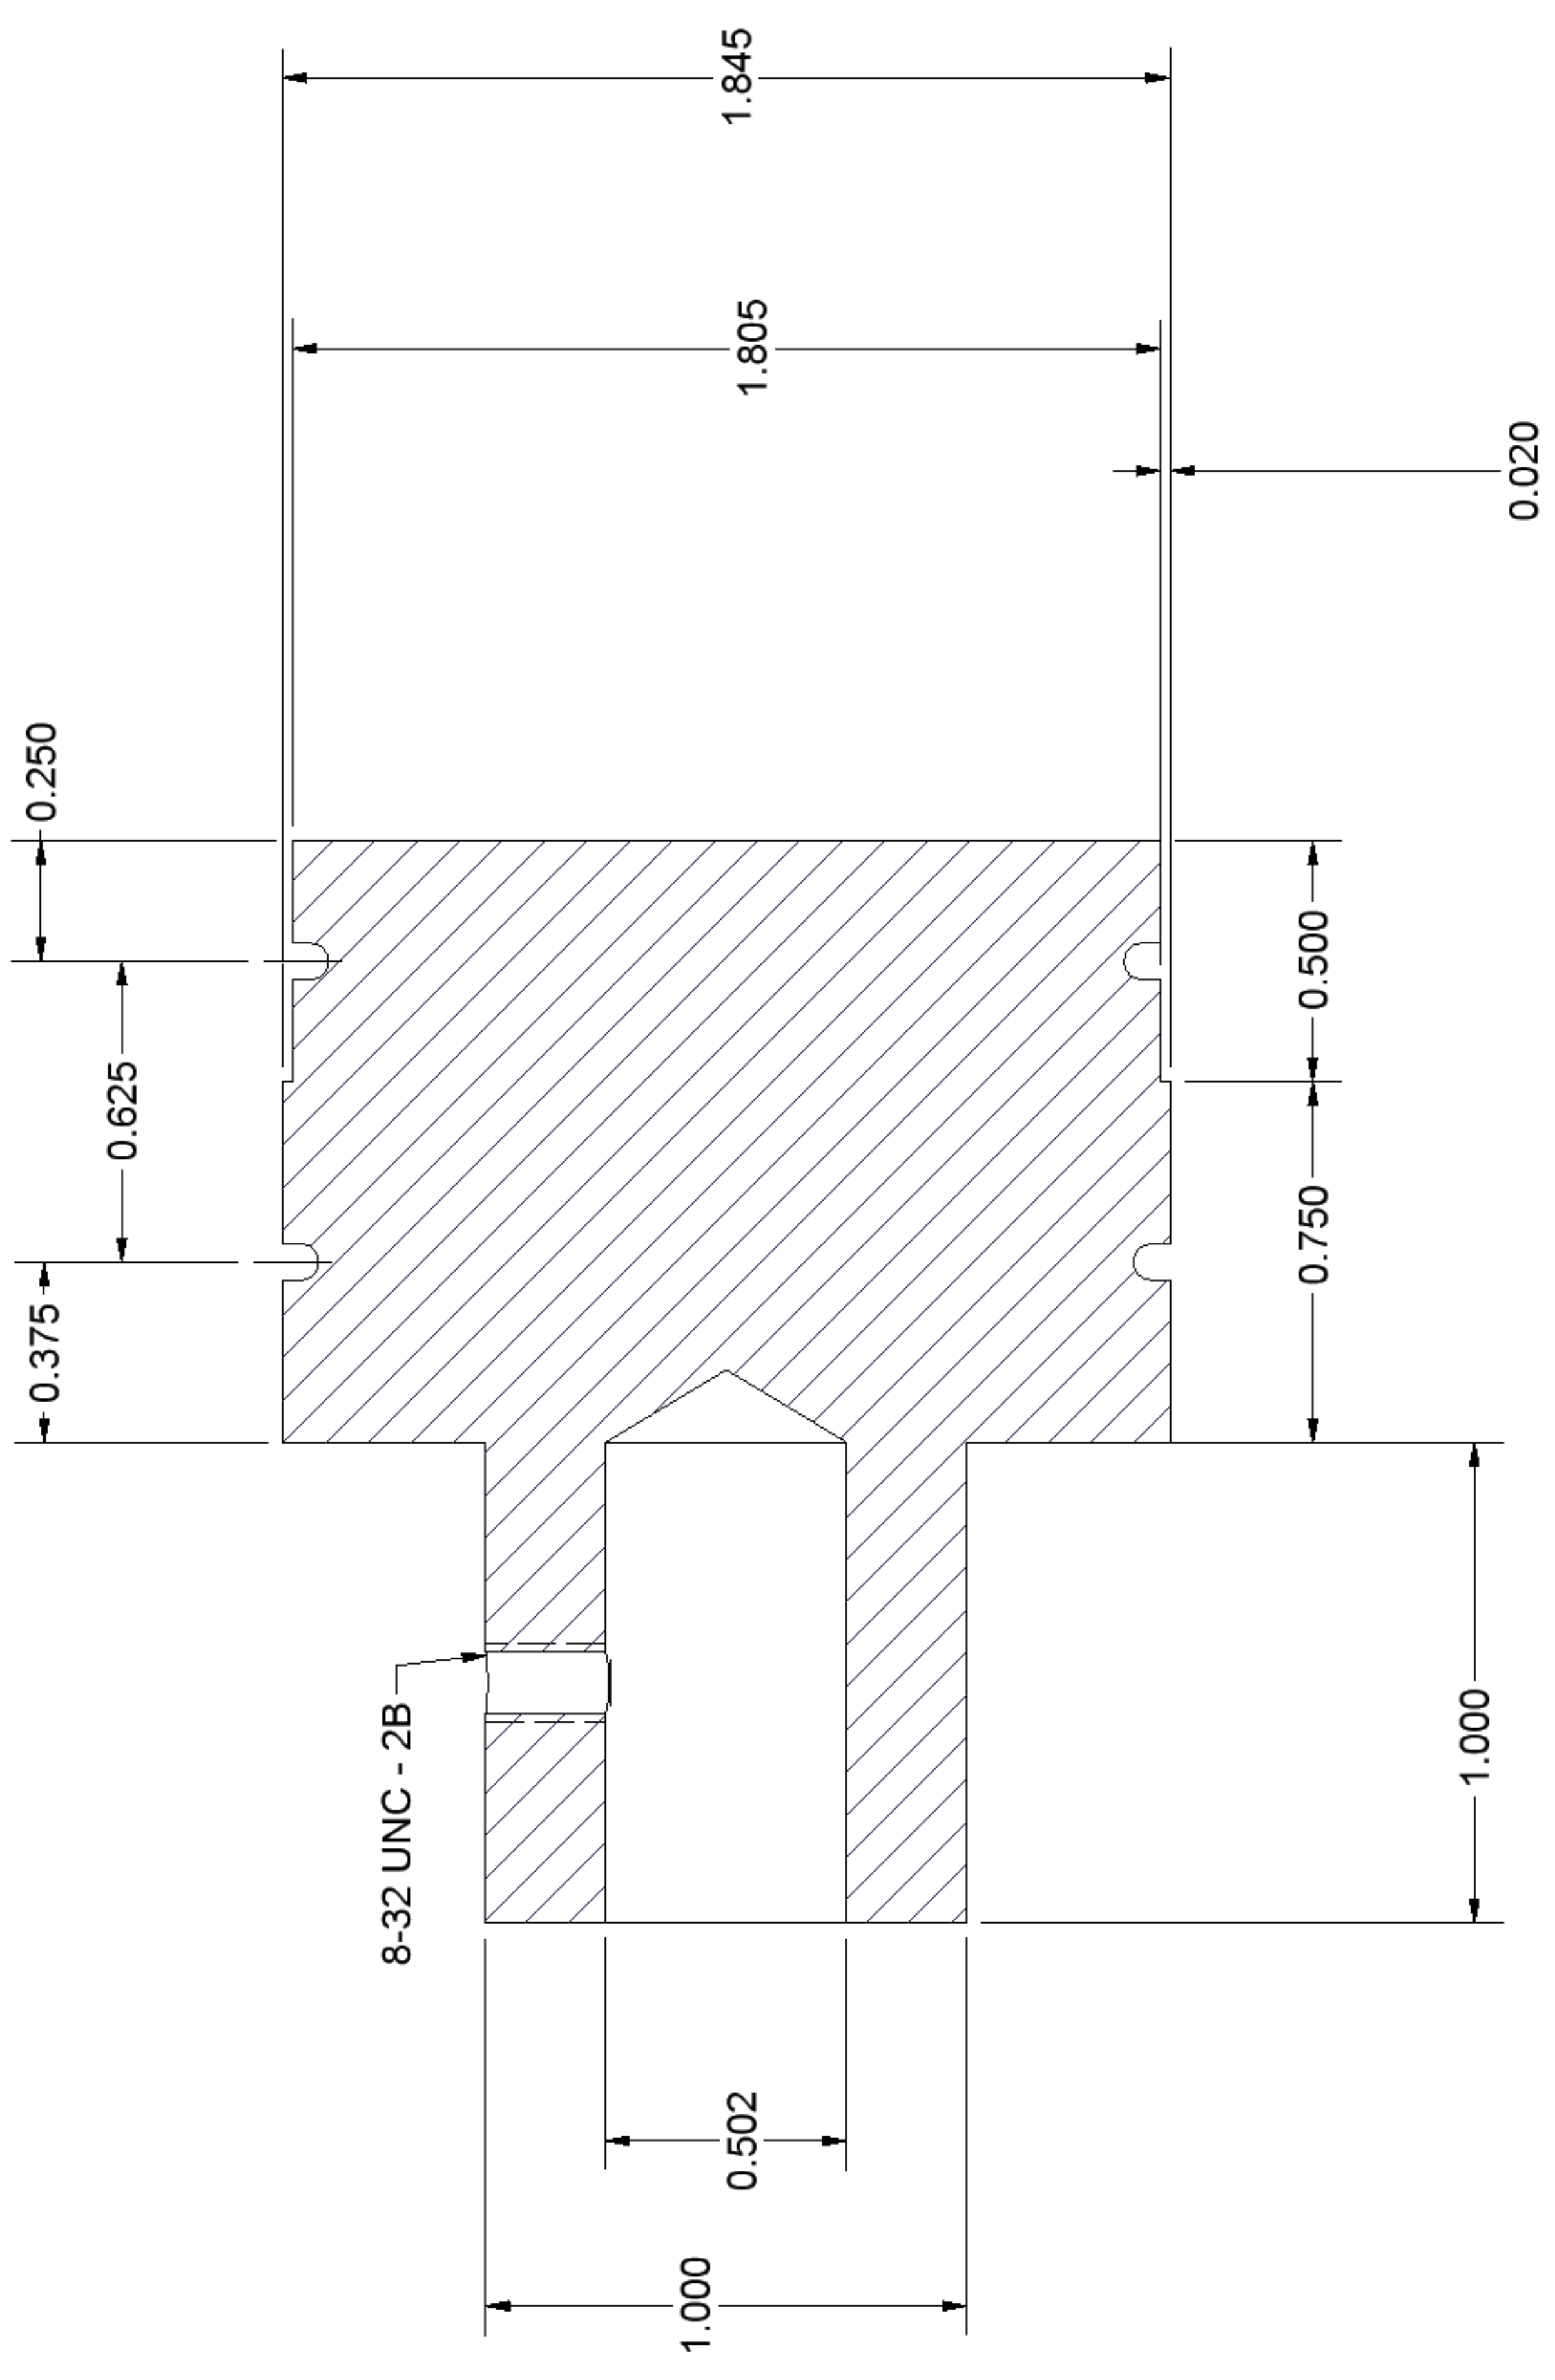

1

2

3

4

1

2

3

4

A

A

SECTION A-A
SCALE 2 : 1

DRAWN	12/14/2004	TITLE	
Brian O'Neel		Spin Caster Grain Holder	
CHECKED		QA	
		MFG	
		APPROVED	
		SIZE	DWG NO
		C	grainspin
		SCALE	REV
		SHEET	OF
		1	1

SECTION A-A
SCALE 2 : 1