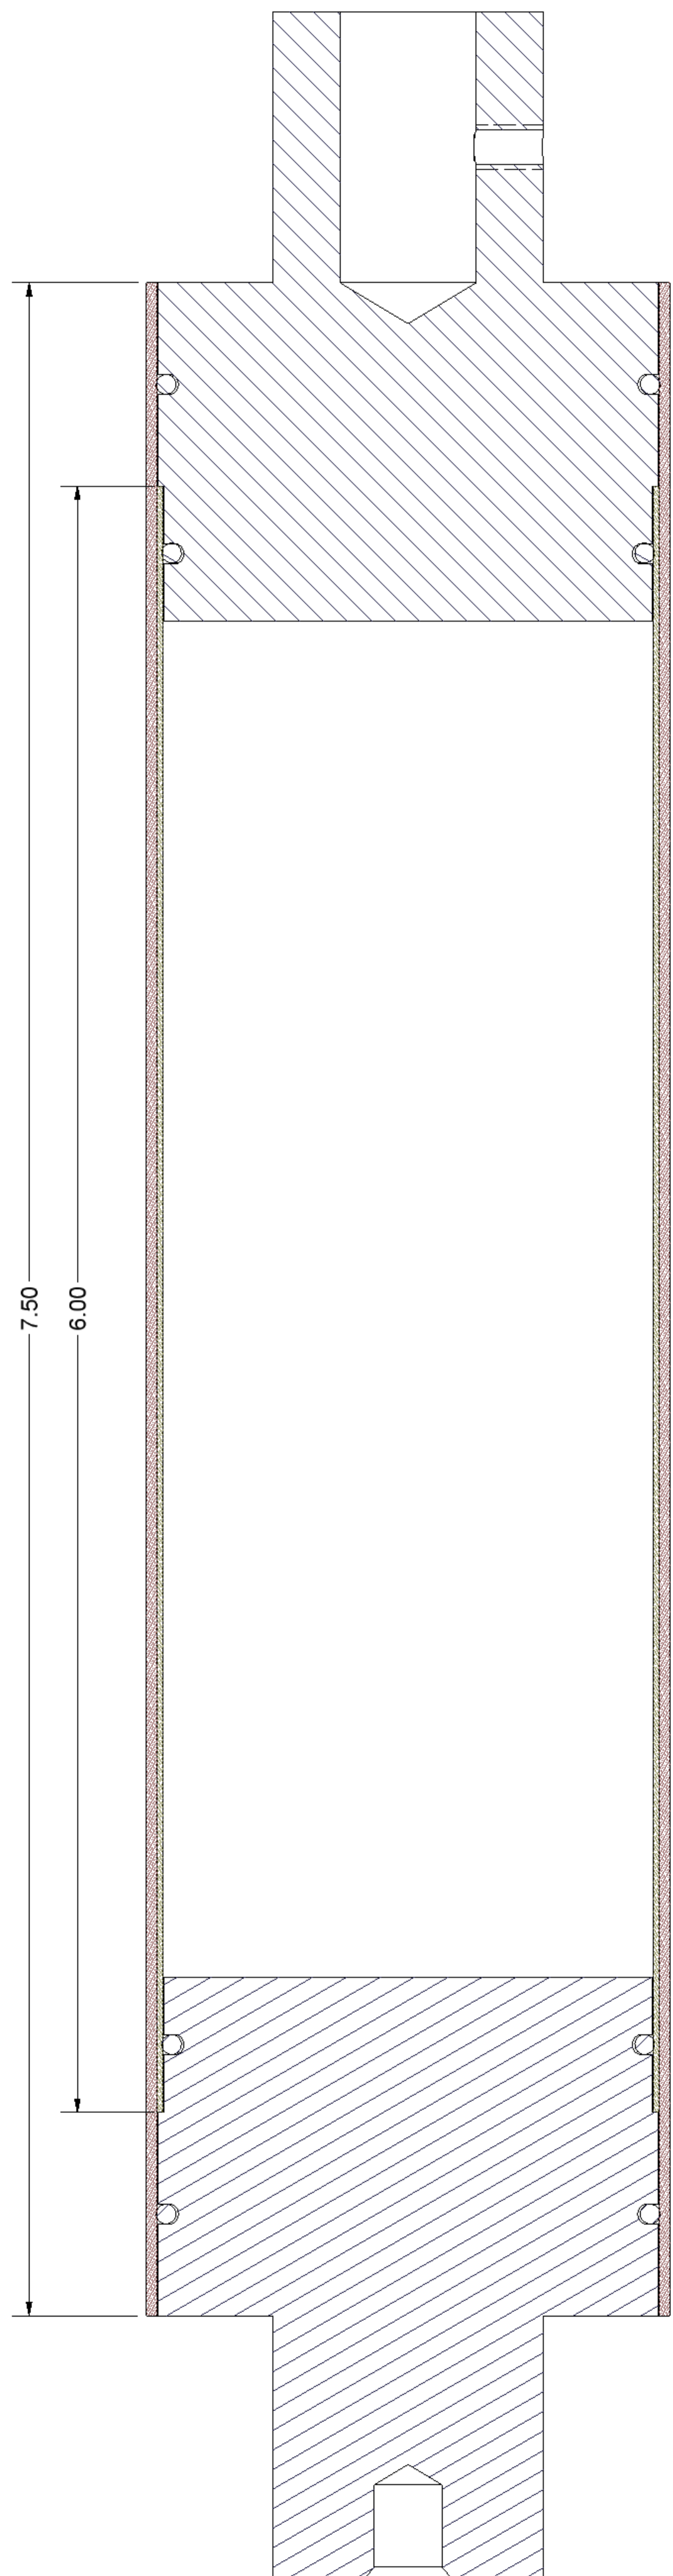

1

2

3

4

1

2

3

4

A

A

SECTION A-A
SCALE 2 : 1

DRAWN	12/14/2004	TITLE	
Brian O'Neel		Spin Caster Grain Holder	
CHECKED		QA	
		MFG	
		APPROVED	
		SIZE	DWG NO
		C	grainspin
		SCALE	REV
		SHEET	OF
		1	1

SECTION A-A
SCALE 2 : 1