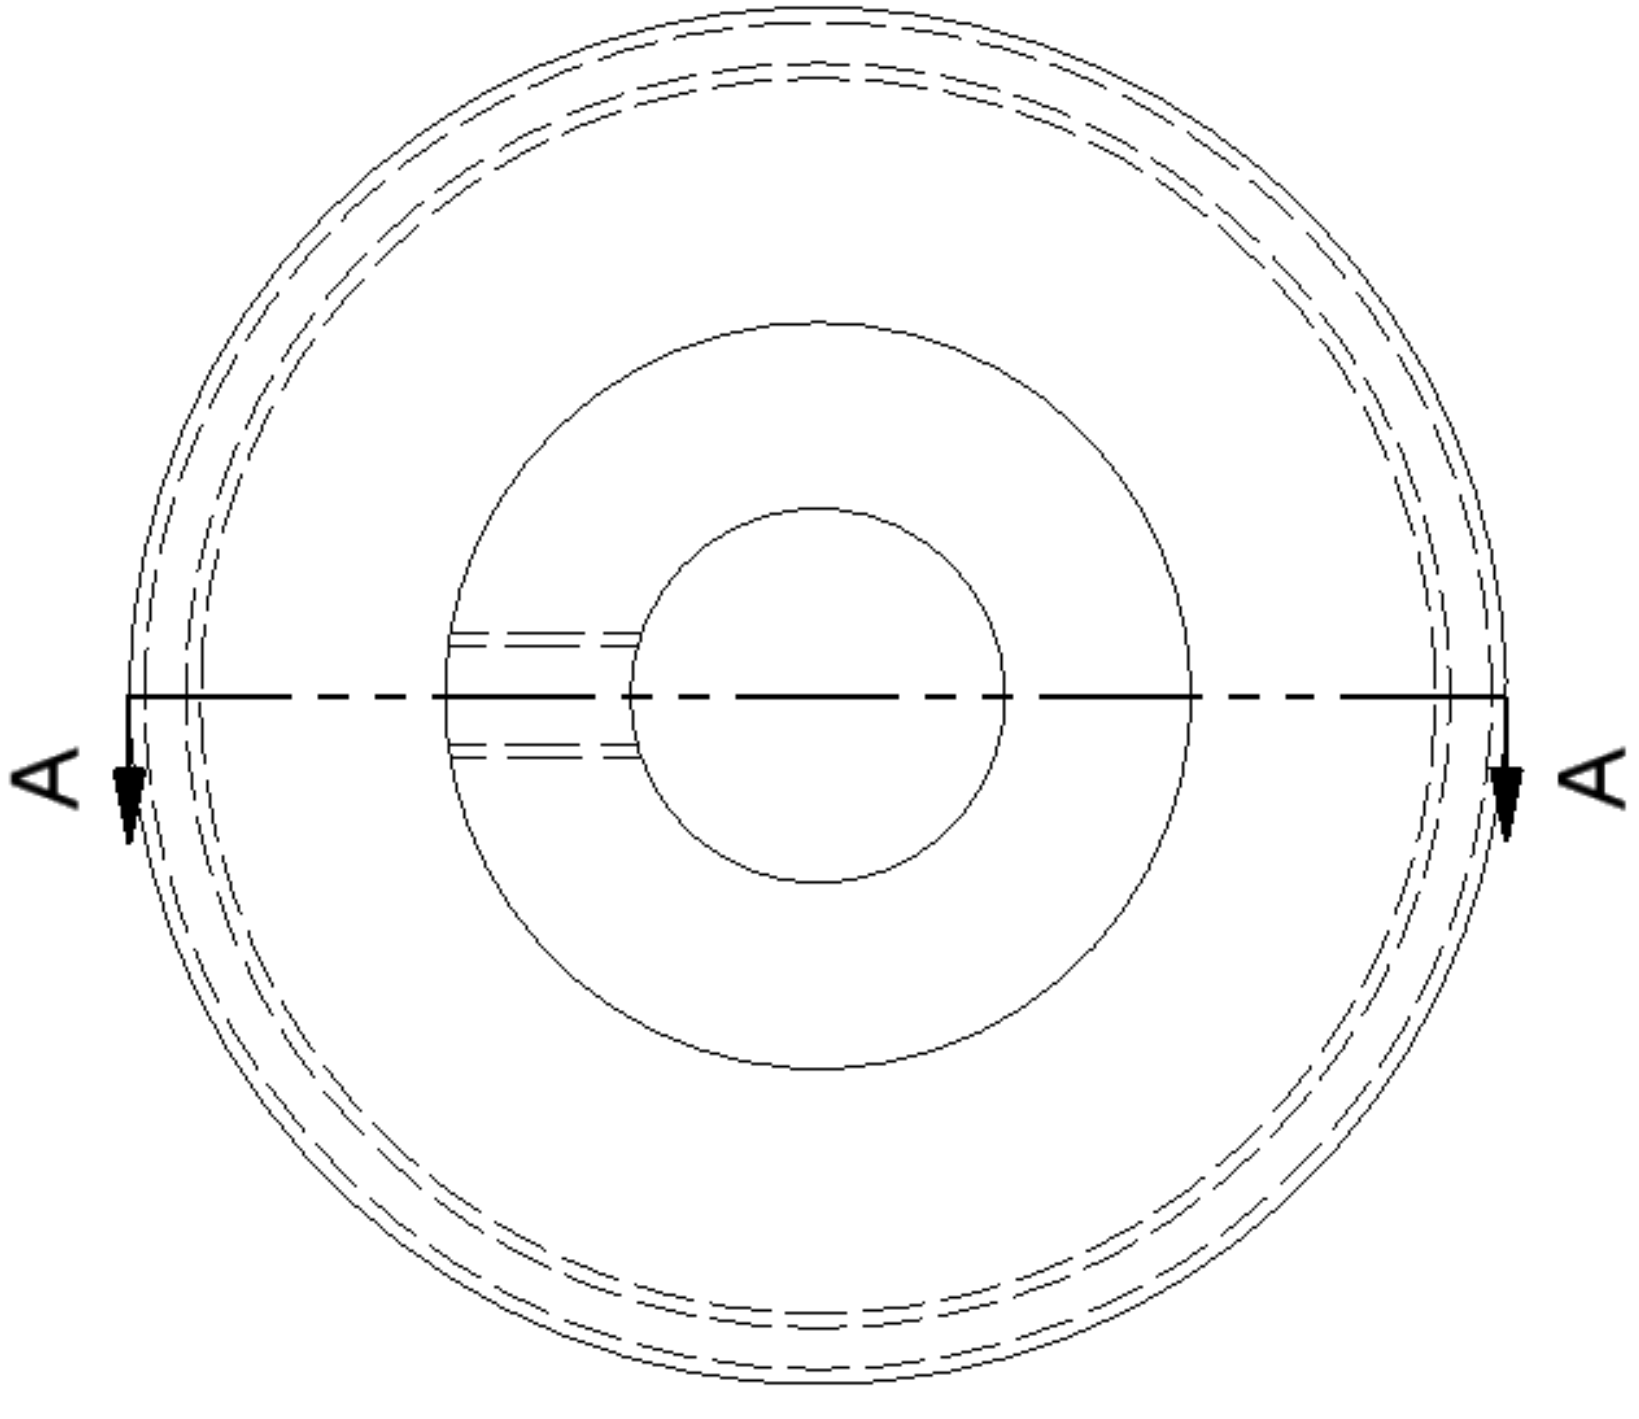

1

2

3

4

1

2

3

4

A

A

SECTION A-A
SCALE 2 : 1

DRAWN	12/14/2004	TITLE	
Brian O'Neel		Spin Caster Grain Holder	
CHECKED		QA	
		MFG	
		APPROVED	
		SIZE	DWG NO
		C	grainspin
		SCALE	REV
		SHEET	OF
		1	1

SECTION A-A
SCALE 2 : 1